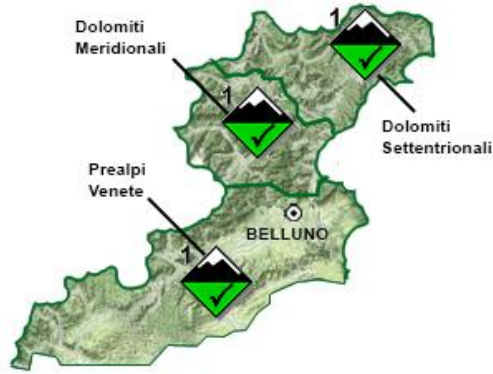

Sector

AVALANCHE BULLETIN - ISSUED AT 14:00 on 26.02.2020
by Servizio METEOMONT dell'ARMA dei CARABINIERI
in collaboration with Italian Air Force Meteorological Service

SITUATION on the 26.02.2020

DANGER DISTRIBUTION: LOW 1.

DANGER PATTERNS: OLD SNOW - THE SECOND SNOWFALL

Subsector	Avalanche problems	Critical Slope Aspects	Critical altitude zones	High altitude m.		Snow depth		
				North	South	Snow cm.	New snow cm.	Snow altitude
PREALPI VENETE				1600	1900	90	0	2000
DOLOMITI MERIDIONALI				1400	1700	10-125	1	2000
DOLOMITI SETTENTRIONALI				1300	1500	59-130	2	2000

SNOWPACK - Layers of recently deposited dry snow containing wind and melt-freeze crusts. The snowpack is generally well bonded on the majority of slopes.

FORECAST for

Subsector	27/02/2020				28/02/2020				29/02/2020			
	Danger level	Avalanche problems	Critical Slope Aspects	Critical altitude zones	Danger level	Avalanche problems	Critical Slope Aspects	Critical altitude zones	Danger level	Avalanche problems	Critical Slope Aspects	Critical altitude zones
PREALPI VENETE												
DOLOMITI MERIDIONALI												
DOLOMITI SETTENTRIONALI												

MAP LEGEND (PHENOMENA)

Absence of adverse weather phenomena	Fog	Mist	Light rain	Moderate rain	Thunder storm
Weak snowfall	Moderate snowfall	Heavy snowfall			

MAP LEGEND (SKY CONDITION)